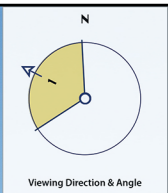

Photomontage